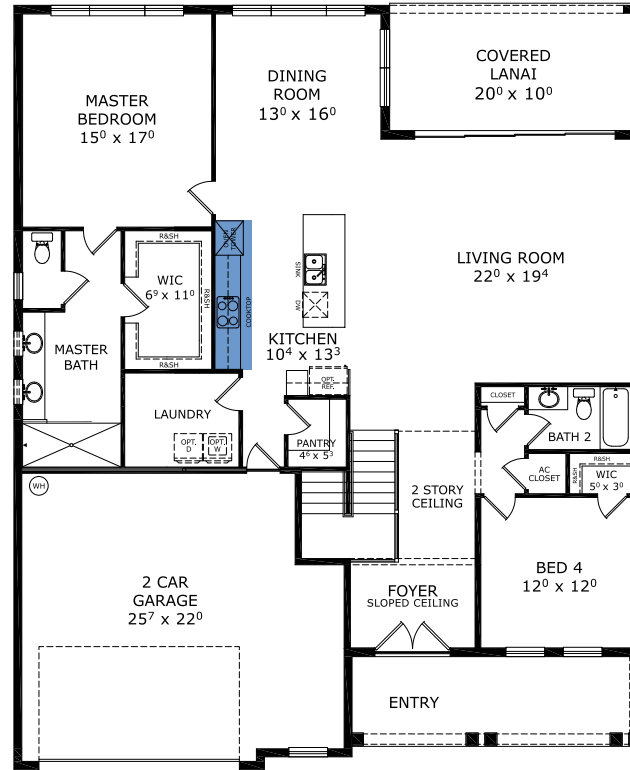

FIRST-SECOND FLOOR