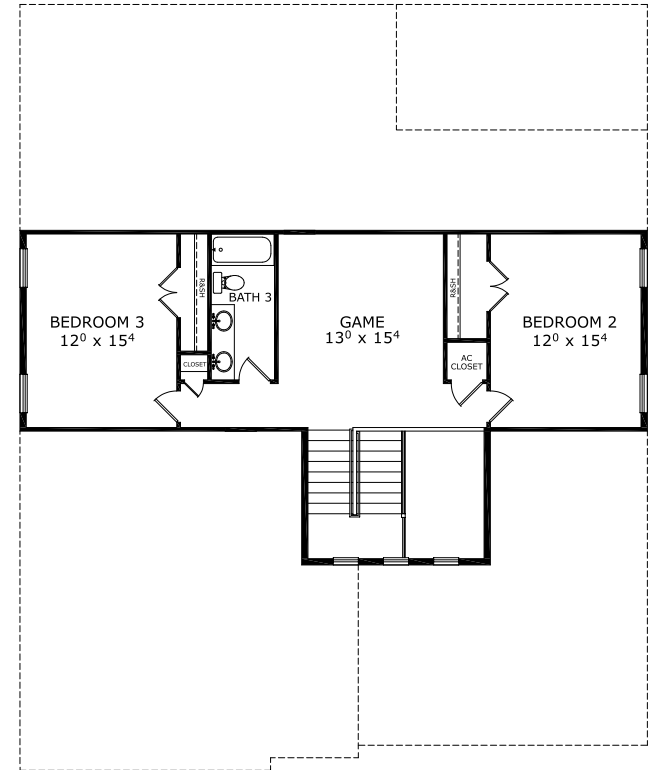

FIRST-SECOND FLOOR